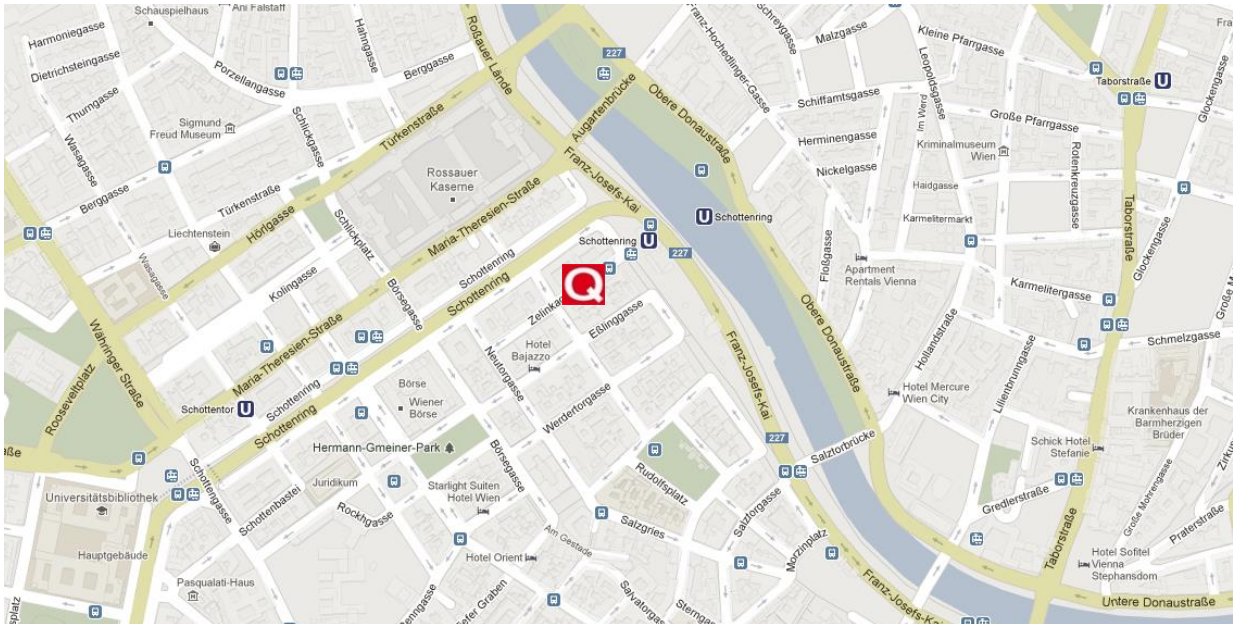

PUBLIC TRANSPORT CONNECTION

1 minute walk from underground/tram station Schottenring
connection to underground lines U4 & U2, tramway 1 and 31, bus 3A
Please find more information / timetable information here: www.wienerlinien.at

googlemaps

PARKING

Parking garage closest to the venue:

Wipark Garage:

Gonzagagasse 21, Gonzagagasse/corner Zelinkagasse
(see small map)
Quality Austria offers special parking conditions.
For more information please call
+43 1 274 87 47.